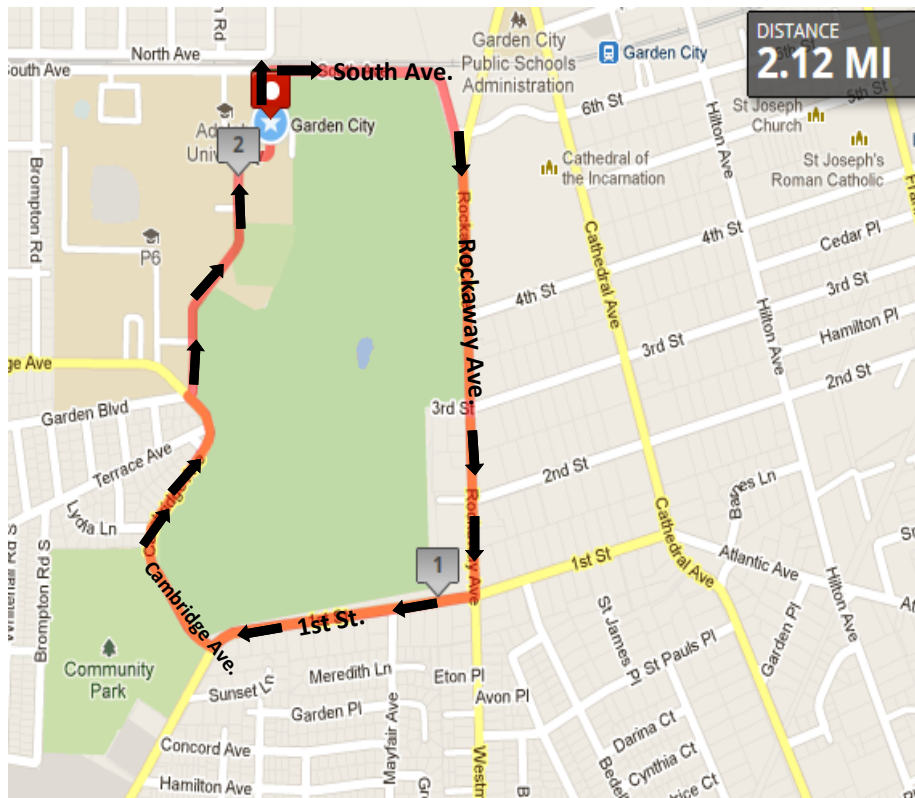

## The Short Loop

1. Start at Woodruff Hall.
2. Turn Right on South Avenue.
3. Follow sidewalk as it bends to the Right onto Rockaway Avenue.
4. Turn Right on First Street.
5. Turn right onto Cambridge Avenue.
6. Turn right into the back entrance of Adelphi.
7. End at Woodruff Hall.

## The Long Haul

1. Start at Woodruff Hall.
2. Make a Left on South Avenue.
3. Make a Right on Nassau Boulevard.
4. Make a Right on Merillon Boulevard, which merges into Rockaway Avenue.
5. Make a Left onto Stewart Avenue.
6. Turn Left onto Cherry Valley Avenue.
7. Turn Right onto 9th Street.
8. Turn Right onto Hilton Avenue.
9. Turn Right onto Atlantic Avenue, which turns into First Street.
10. Turn Right onto Cambridge Avenue.
11. Turn Right into Adelphi's back entrance.
12. End at Woodruff Hall.

## Stewart Avenue Loop

1. Start at Woodruff Hall.
2. Turn right onto South Avenue
3. Turn Left onto Sixth Street.
4. Turn Left onto Franklin Avenue.
5. Turn Right onto Stewart Avenue.
6. Turn Right onto Clinton Street.
7. Turn Right onto St. James Street.
8. Turn Right onto Chestnut Street.
9. Chestnut Street merges into 6th Street.
10. Continue on 6th Street.
11. Turn Right onto South Avenue.
12. Turn Left into Woodruff Hall parking lot.

## Big Gulp Run

1. Start at Woodruff Hall.
2. Turn Left onto South Avenue.
3. Turn Right onto Nassau Boulevard.
4. Turn Right onto Merillon Boulevard, which merges into Rockaway Avenue.
5. Turn Left onto Stewart Avenue West.
6. Turn Right onto Cherry Valley Avenue.
7. Turn Right onto South Avenue.
8. Turn Left into Woodruff Hall parking lot.