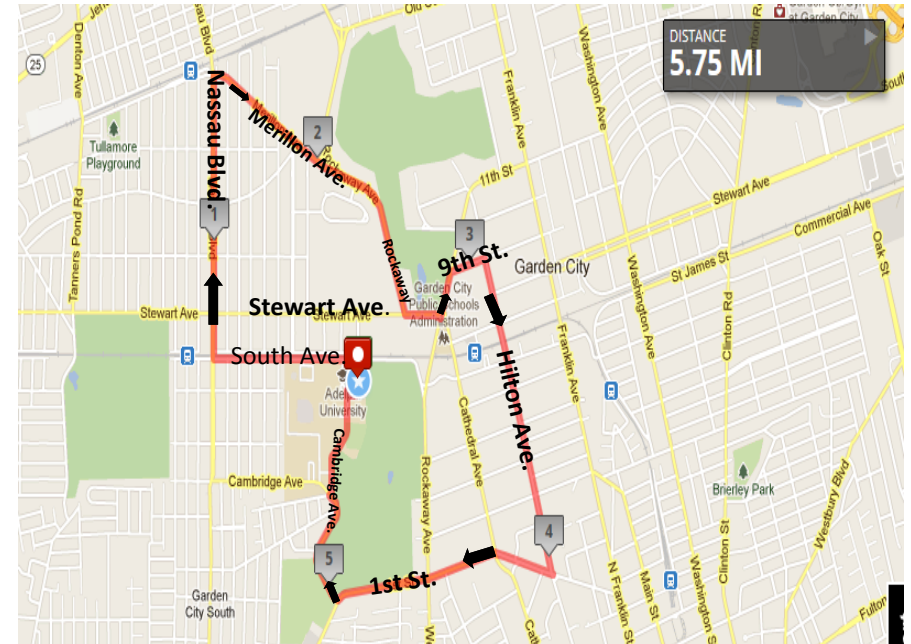

## The Short Loop

1. Start at Woodruff Hall.
2. Turn Right on South Avenue.
3. Follow sidewalk as it bends to the Right onto Rockaway Avenue.
4. Turn Right on First Street.
5. Turn right onto Cambridge Avenue.
6. Turn right into the back entrance of Adelphi.
7. End at Woodruff Hall.

## The Long Haul

1. Start at Woodruff Hall.
2. Make a Left on South Avenue.
3. Make a Right on Nassau Boulevard.
4. Make a Right on Merillon Boulevard, which merges into Rockaway Avenue.
5. Make a Left onto Stewart Avenue.
6. Turn Left onto Cherry Valley Avenue.
7. Turn Right onto 9th Street.
8. Turn Right onto Hilton Avenue.
9. Turn Right onto Atlantic Avenue, which turns into First Street.
10. Turn Right onto Cambridge Avenue.
11. Turn Right into Adelphi's back entrance.
12. End at Woodruff Hall.

## Stewart Avenue Loop

1. Start at Woodruff Hall.
2. Turn right onto South Avenue
3. Turn Left onto Sixth Street.
4. Turn Left onto Franklin Avenue.
5. Turn Right onto Stewart Avenue.
6. Turn Right onto Clinton Street.
7. Turn Right onto St. James Street.
8. Turn Right onto Chestnut Street.
9. Chestnut Street merges into 6th Street.
10. Continue on 6th Street.
11. Turn Right onto South Avenue.
12. Turn Left into Woodruff Hall parking lot.

## Big Gulp Run

1. Start at Woodruff Hall.
2. Turn Left onto South Avenue.
3. Turn Right onto Nassau Boulevard.
4. Turn Right onto Merillon Boulevard, which merges into Rockaway Avenue.
5. Turn Left onto Stewart Avenue West.
6. Turn Right onto Cherry Valley Avenue.
7. Turn Right onto South Avenue.
8. Turn Left into Woodruff Hall parking lot.