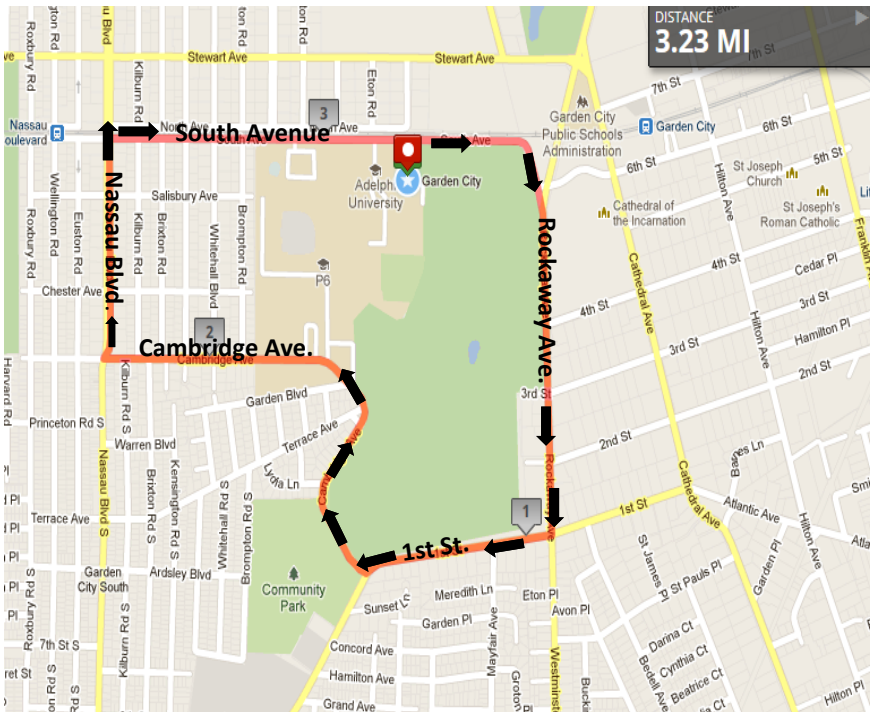

## The Short Loop

1. Start at Woodruff Hall.
2. Turn Right on South Avenue.
3. Follow sidewalk as it bends to the Right onto Rockaway Avenue.
4. Turn Right on First Street.
5. Turn right onto Cambridge Avenue.
6. Turn right into the back entrance of Adelphi.
7. End at Woodruff Hall.

## Stewart Avenue Loop

1. Start at Woodruff Hall.
2. Turn right onto South Avenue
3. Turn Left onto Sixth Street.
4. Turn Left onto Franklin Avenue.
5. Turn Right onto Stewart Avenue.
6. Turn Right onto Clinton Street.
7. Turn Right onto St. James Street.
8. Turn Right onto Chestnut Street.
9. Chestnut Street merges into 6th Street.
10. Continue on 6th Street.
11. Turn Right onto South Avenue.
12. Turn Left into Woodruff Hall parking lot.

## Short Cut Loop

1. Start at Woodruff Hall.
2. Turn Left onto South Avenue.
3. Turn Right onto Nassau Boulevard.
4. Turn Right onto Stewart Avenue.
5. Turn Right onto Cherry Valley Avenue.
6. Turn Right onto South Avenue.
7. Turn Left into Woodruff Hall parking lot.

## Big Gulp Run

1. Start at Woodruff Hall.
2. Turn Left onto South Avenue.
3. Turn Right onto Nassau Boulevard.
4. Turn Right onto Merillon Boulevard, which merges into Rockaway Avenue.
5. Turn Left onto Stewart Avenue West.
6. Turn Right onto Cherry Valley Avenue.
7. Turn Right onto South Avenue.
8. Turn Left into Woodruff Hall parking lot.