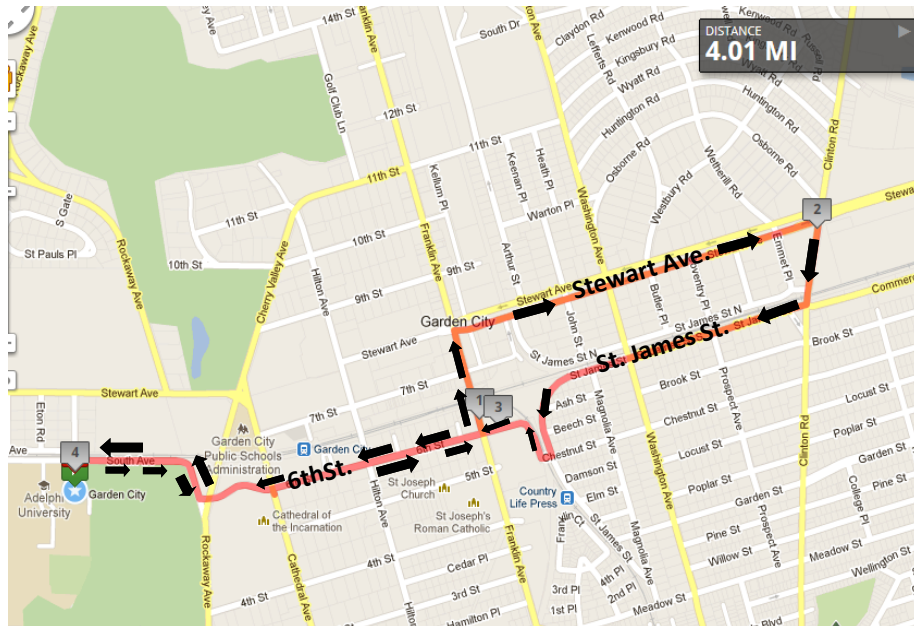

## The Short Loop

1. Start at Woodruff Hall.
2. Turn Right on South Avenue.
3. Follow sidewalk as it bends to the Right onto Rockaway Avenue.
4. Turn Right on First Street.
5. Turn right onto Cambridge Avenue.
6. Turn right into the back entrance of Adelphi.
7. End at Woodruff Hall.

## The Long Haul

1. Start at Woodruff Hall.
2. Make a Left on South Avenue.
3. Make a Right on Nassau Boulevard.
4. Make a Right on Merillon Boulevard, which merges into Rockaway Avenue.
5. Make a Left onto Stewart Avenue.
6. Turn Left onto Cherry Valley Avenue.
7. Turn Right onto 9th Street.
8. Turn Right onto Hilton Avenue.
9. Turn Right onto Atlantic Avenue, which turns into First Street.
10. Turn Right onto Cambridge Avenue.
11. Turn Right into Adelphi's back entrance.
12. End at Woodruff Hall.

## Stewart Avenue Loop

1. Start at Woodruff Hall.
2. Turn right onto South Avenue
3. Turn Left onto Sixth Street.
4. Turn Left onto Franklin Avenue.
5. Turn Right onto Stewart Avenue.
6. Turn Right onto Clinton Street.
7. Turn Right onto St. James Street.
8. Turn Right onto Chestnut Street.
9. Chestnut Street merges into 6th Street.
10. Continue on 6th Street.
11. Turn Right onto South Avenue.
12. Turn Left into Woodruff Hall parking lot.

## Big Gulp Run

1. Start at Woodruff Hall.
2. Turn Left onto South Avenue.
3. Turn Right onto Nassau Boulevard.
4. Turn Right onto Merillon Boulevard, which merges into Rockaway Avenue.
5. Turn Left onto Stewart Avenue West.
6. Turn Right onto Cherry Valley Avenue.
7. Turn Right onto South Avenue.
8. Turn Left into Woodruff Hall parking lot.