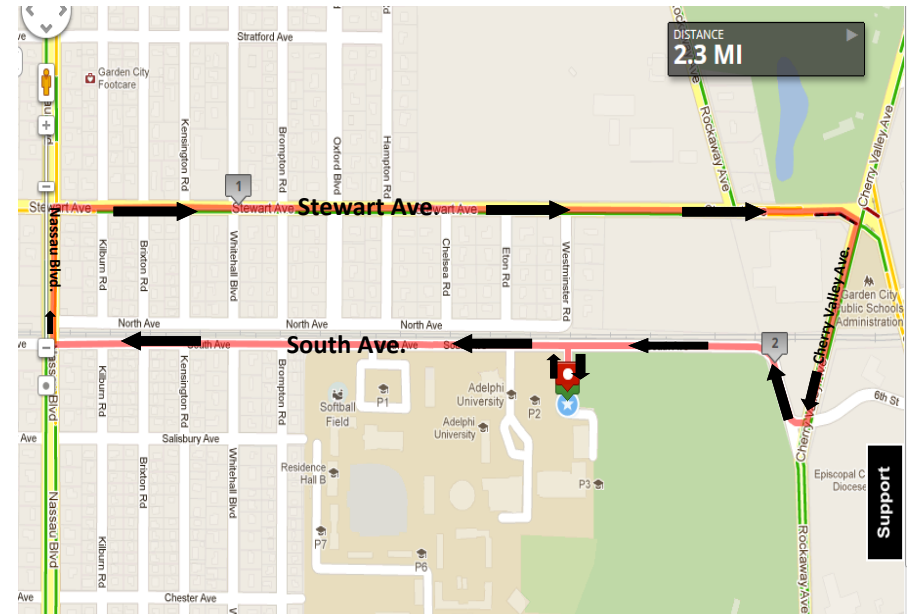

## The Short Loop

1. Start at Woodruff Hall.
2. Turn Right on South Avenue.
3. Follow sidewalk as it bends to the Right onto Rockaway Avenue.
4. Turn Right on First Street.
5. Turn right onto Cambridge Avenue.
6. Turn right into the back entrance of Adelphi.
7. End at Woodruff Hall.

## The Long Haul

1. Start at Woodruff Hall.
2. Make a Left on South Avenue.
3. Make a Right on Nassau Boulevard.
4. Make a Right on Merillon Boulevard, which merges into Rockaway Avenue.
5. Make a Left onto Stewart Avenue.
6. Turn Left onto Cherry Valley Avenue.
7. Turn Right onto 9th Street.
8. Turn Right onto Hilton Avenue.
9. Turn Right onto Atlantic Avenue, which turns into First Street.
10. Turn Right onto Cambridge Avenue.
11. Turn Right into Adelphi's back entrance.
12. End at Woodruff Hall.

## Stewart Avenue Loop

1. Start at Woodruff Hall.
2. Turn right onto South Avenue
3. Turn Left onto Sixth Street.
4. Turn Left onto Franklin Avenue.
5. Turn Right onto Stewart Avenue.
6. Turn Right onto Clinton Street.
7. Turn Right onto St. James Street.
8. Turn Right onto Chestnut Street.
9. Chestnut Street merges into 6th Street.
10. Continue on 6th Street.
11. Turn Right onto South Avenue.
12. Turn Left into Woodruff Hall parking lot.

## Short Cut Loop

1. Start at Woodruff Hall.
2. Turn Left onto South Avenue.
3. Turn Right onto Nassau Boulevard.
4. Turn Right onto Stewart Avenue.
5. Turn Right onto Cherry Valley Avenue.
6. Turn Right onto South Avenue.
7. Turn Left into Woodruff Hall parking lot.